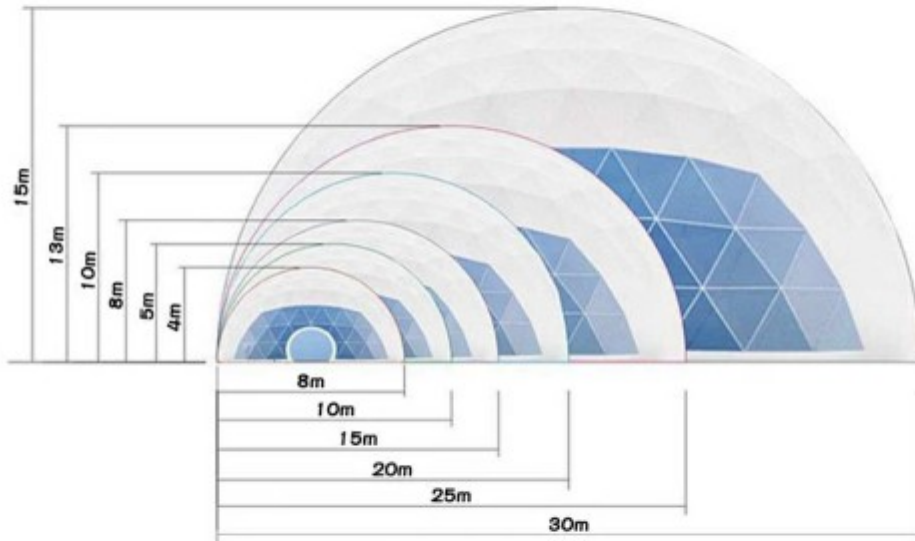

Flame Retardant

Snow Resistant
Wind Resistant

Thermal Comfort
UV Resistant

Tear Resistant